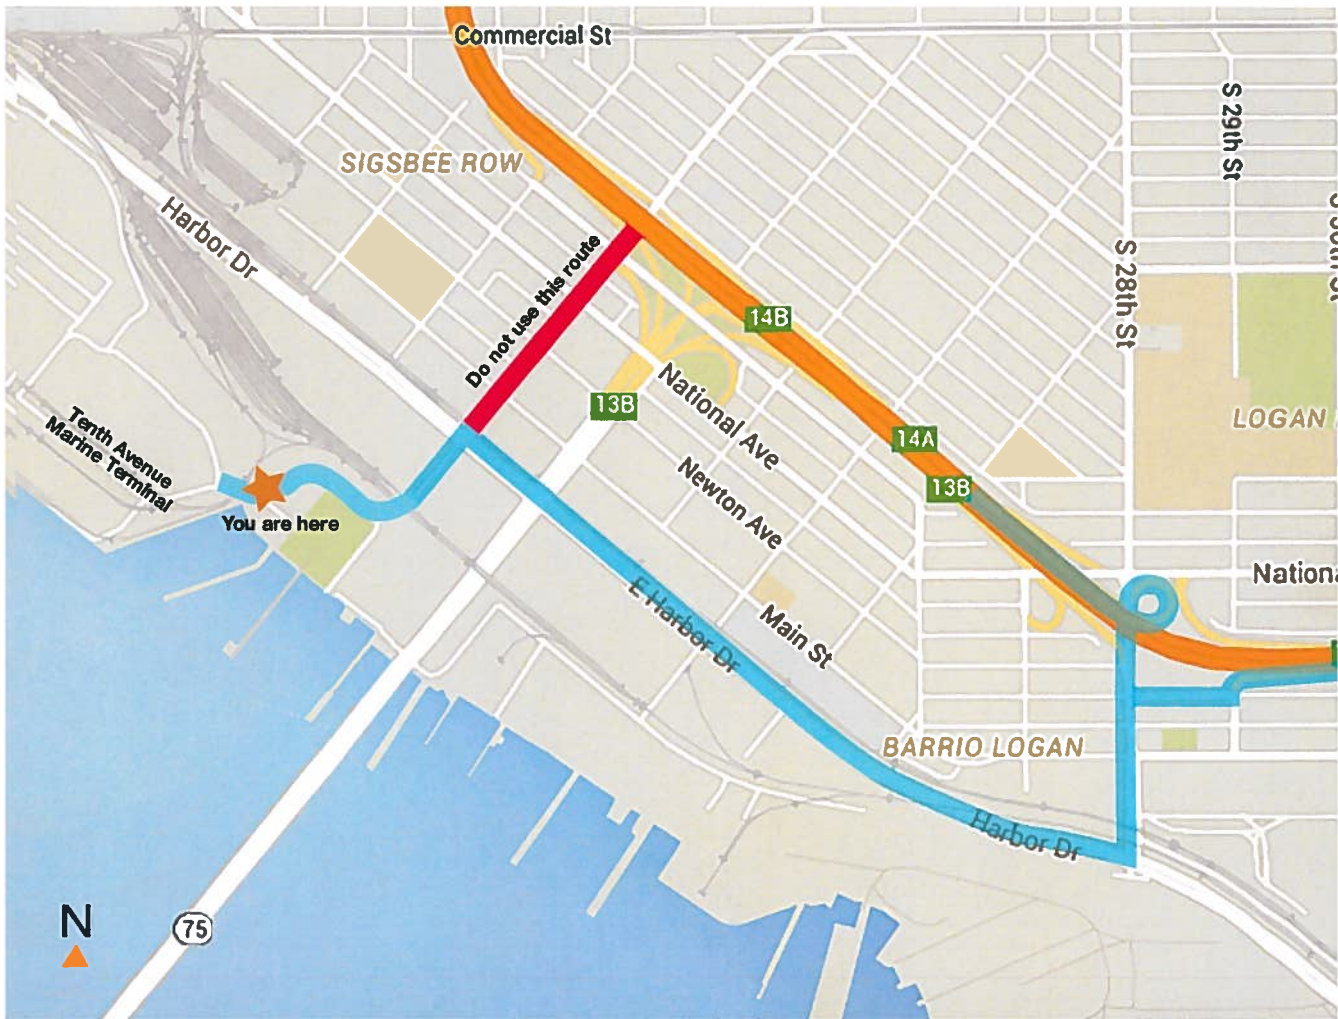

PORT of SAN DIEGO

ATTENTION TRUCKERS HELP US BE GOOD NEIGHBORS

Trucks over five tons are prohibited from most streets in the Barrio Logan community.

Do not use Cesar Chavez Parkway EAST of Harbor Drive.

Turn RIGHT on Harbor Drive and LEFT on 28th Street to access Interstate 5.

NO EXCEPTIONS.

PLEASE DO NOT PARK OR IDLE ON COMMUNITY STREETS.